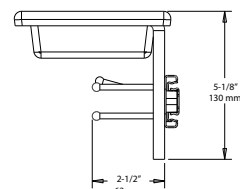

- Holds up to 20 ties, 5 belts, 4 peg-closure belts
- Includes a spacious tray for storing loose item
- Full-extension slides
- Features chrome pegs

TBC SERIES CHROME TIE/BELT RACK

PRODUCT #	DESCRIPTION	DIMENSIONS	FINISH	SET PER CTN	WHT PER CARTON	SUGGESTED LIST PRICE
Chrome Tie and Belt Rack (Individual Pack)						
TBC-14TCR	Tie/Belt Rack with Tray	6" (153 mm) W x 14" (256 mm) D x 5" (127 mm) H	Chrome	1	4 lb.	$85.40