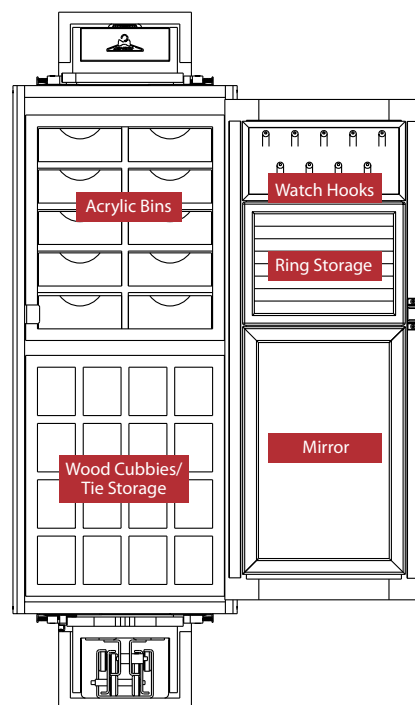

GENTLEMEN'S ARMOIRE