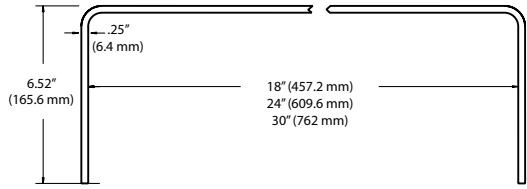

NOTE: * Product available in individual (1) or (3) packs

CTMB SERIES TOP MOUNT BRACKETS FOR CB SERIES BASKETS

- Allows you to utilize the CB Series wire baskets in openings that are not the standard 18", 24", or 30" widths
- Simply mount the bracket to the underside of a shelf and then attach the CB Series basket