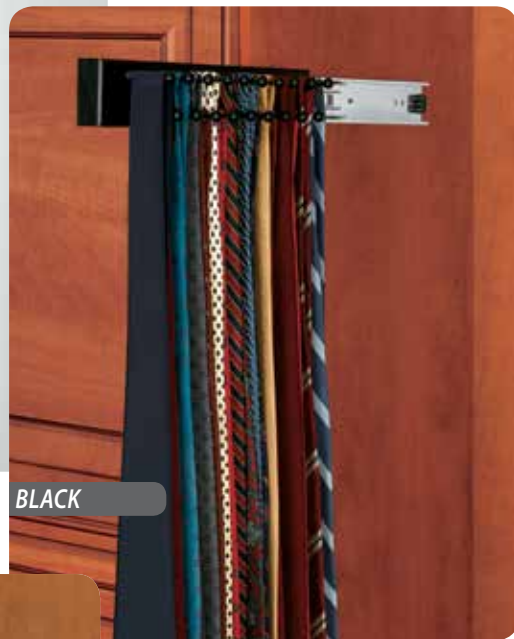

CWSTR SERIES

SIDE MOUNT TIE RACK

DEPTH	TIES
12"	19
14"	22
20"	34

- Holds up to 34 ties securely on non-slip plastic coated pegs
- Made of durable solid wood
- Available in three finishes (white, natural and black)
- Available in four depths
- Features full-extension slides
- Installs easily with only three screws

PRODUCT #	DESCRIPTION	DIMENSIONS	FINISH	SET PER CTN	WHT PER CARTON	SUGGESTED LIST PRICE
Side Mount Wood Tie Rack (Individual Pack)						
CWSTR-12-1	12" Tie Rack - Side Mount	3 1/8" (78 mm) W x 2 1/4" (58 mm) H x 11 7/8" (300 mm) D	Natural	1	1.6 lb.	$44.25
CWSTR-14-1	14" Tie Rack - Side Mount	3 1/8" (78 mm) W x 2 1/4" (58 mm) H x 13 7/8" (353 mm) D	Natural	1	1.75 lb.	$47.25
CWSTR-14W-1	14" Tie Rack - Side Mount	3 1/8" (78 mm) W x 2 1/4" (58 mm) H x 13 7/8" (353 mm) D	White	1	1.75 lb.	$51.90
CWSTR-14B-1	14" Tie Rack - Side Mount	3 1/8" (78 mm) W x 2 1/4" (58 mm) H x 13 7/8" (353 mm) D	Black	1	1.75 lb.	$51.90
CWSTR-20-1	20" Tie Rack - Side Mount	3 1/8" (78 mm) W x 2 1/4" (58 mm) H x 19 7/8" (505 mm) D	Natural	1	2.6 lb.	$61.75
Side Mount Wood Tie Rack (Bulk Pack)						
CWSTR-12-1-10	12" Tie Rack - Side Mount	3 1/8" (78 mm) W x 2 1/4" (58 mm) H x 11 7/8" (300 mm) D	Natural	10	16 lb.	$35.40 ea.
CWSTR-14-1-10	14" Tie Rack - Side Mount	3 1/8" (78 mm) W x 2 1/4" (58 mm) H x 13 7/8" (353 mm) D	Natural	10	17.5 lb.	$37.85 ea.
CWSTR-14W-1-10	14" Tie Rack - Side Mount	3 1/8" (78 mm) W x 2 1/4" (58 mm) H x 13 7/8" (353 mm) D	White	10	17.5 lb.	$39.30 ea.
CWSTR-14B-1-10	14" Tie Rack - Side Mount	3 1/8" (78 mm) W x 2 1/4" (58 mm) H x 13 7/8" (353 mm) D	Black	10	17.5 lb.	$39.30 ea.
CWSTR-20-1-10	20" Tie Rack - Side Mount	3 1/8" (78 mm) W x 2 1/4" (58 mm) H x 19 7/8" (505 mm) D	Natural	10	26 lb.	$52.95 ea.