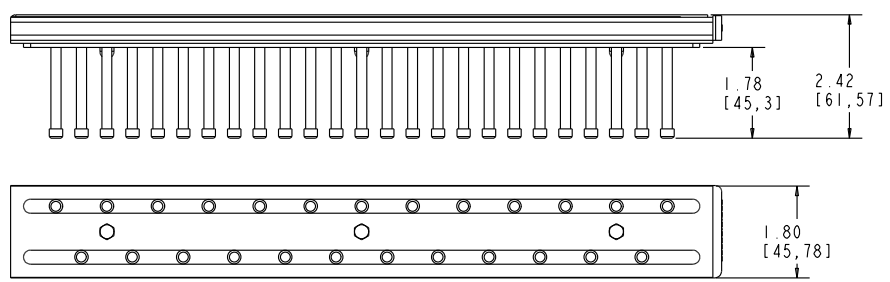

TRC SERIES SIDE MOUNT TIE RACK

TRC-14ORB

- Available in three finishes
- Available in two depths
- Holds up to 25 ties
- Full-extension ball-bearing slide

TRC-14CR

TRC-14SN

DEPTH	TIES
12"	23
14"	25

PRODUCT #	DESCRIPTION	DIMENSIONS	FINISH	SET PER CTN	WHT PER CARTON	SUGGESTED LIST PRICE
12" Side Mount Tie Rack (Individual Pack)						
TRC-12CR	Tie Rack	2½" (62 mm) W x 12" (305 mm) D x 1⅞" (46 mm) H	Chrome	1	2 lb.	\$16.95
TRC-12SN	Tie Rack	2½" (62 mm) W x 12" (305 mm) D x 1⅞" (46 mm) H	Satin Nickel	1	2 lb.	\$18.70
TRC-12ORB	Tie Rack	2½" (62 mm) W x 12" (305 mm) D x 1⅞" (46 mm) H	Oil Rubbed Bronze	1	2 lb.	\$17.85
14" Side Mount Tie Rack (Individual Pack)						
TRC-14CR	Tie Rack	2½" (62 mm) W x 14" (356 mm) D x 1⅞" (46 mm) H	Chrome	1	2 lb.	\$20.00
TRC-14SN	Tie Rack	2½" (62 mm) W x 14" (356 mm) D x 1⅞" (46 mm) H	Satin Nickel	1	2 lb.	\$23.35
TRC-14ORB	Tie Rack	2½" (62 mm) W x 14" (356 mm) D x 1⅞" (46 mm) H	Oil Rubbed Bronze	1	2 lb.	\$23.35