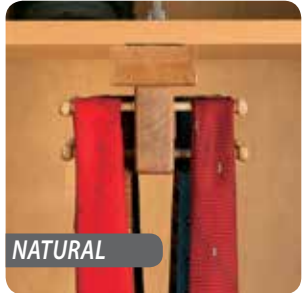

CVR SERIES

DESIGNER SERIES VALET ROD

- Installs easily with only two screws
- Offered in Chrome, Satin Nickel and Oil Rubbed Bronze
- Features a unique removable pull

PRODUCT #	DESCRIPTION	DIMENSIONS	FINISH	SET PER CTN	WHT PER CARTON	SUGGESTED LIST PRICE
12" Designer Series Valet Rod (Individual Pack)						
CVR-12-CR	Designer Series Valet Rod	11 ⁷ / ₈ " (302 mm) - 18 ¹ / ₂ " (470 mm) L	Chrome	1	2 lb.	\$25.95
CVR-12-SN	Designer Series Valet Rod	11 ⁷ / ₈ " (302 mm) - 18 ¹ / ₂ " (470 mm) L	Satin Nickel	1	2 lb.	\$25.95
CVR-12-ORB	Designer Series Valet Rod	11 ⁷ / ₈ " (302 mm) - 18 ¹ / ₂ " (470 mm) L	Oil Rubbed Bronze	1	2 lb.	\$25.95
14" Designer Series Valet Rod (Individual Pack)						
CVR-14-CR	Designer Series Valet Rod	13 ⁷ / ₈ " (353 mm) - 21 ⁷ / ₈ " (556 mm) L	Chrome	1	2 lb.	\$25.95
CVR-14-SN	Designer Series Valet Rod	13 ⁷ / ₈ " (353 mm) - 21 ⁷ / ₈ " (556 mm) L	Satin Nickel	1	2 lb.	\$25.95
CVR-14-ORB	Designer Series Valet Rod	13 ⁷ / ₈ " (353 mm) - 21 ⁷ / ₈ " (556 mm) L	Oil Rubbed Bronze	1	2 lb.	\$25.95

CWTTR SERIES

TIEBUTLER™

- Installs underneath any shelf in a 7" opening
- Holds up to an astounding 68 ties without wrinkling or slippage
- Available in three finishes (white, natural and black)
- Constructed of solid wood
- Features ball-bearing slides
- Can be double stacked or installed in a run of two or more for use in larger closet openings