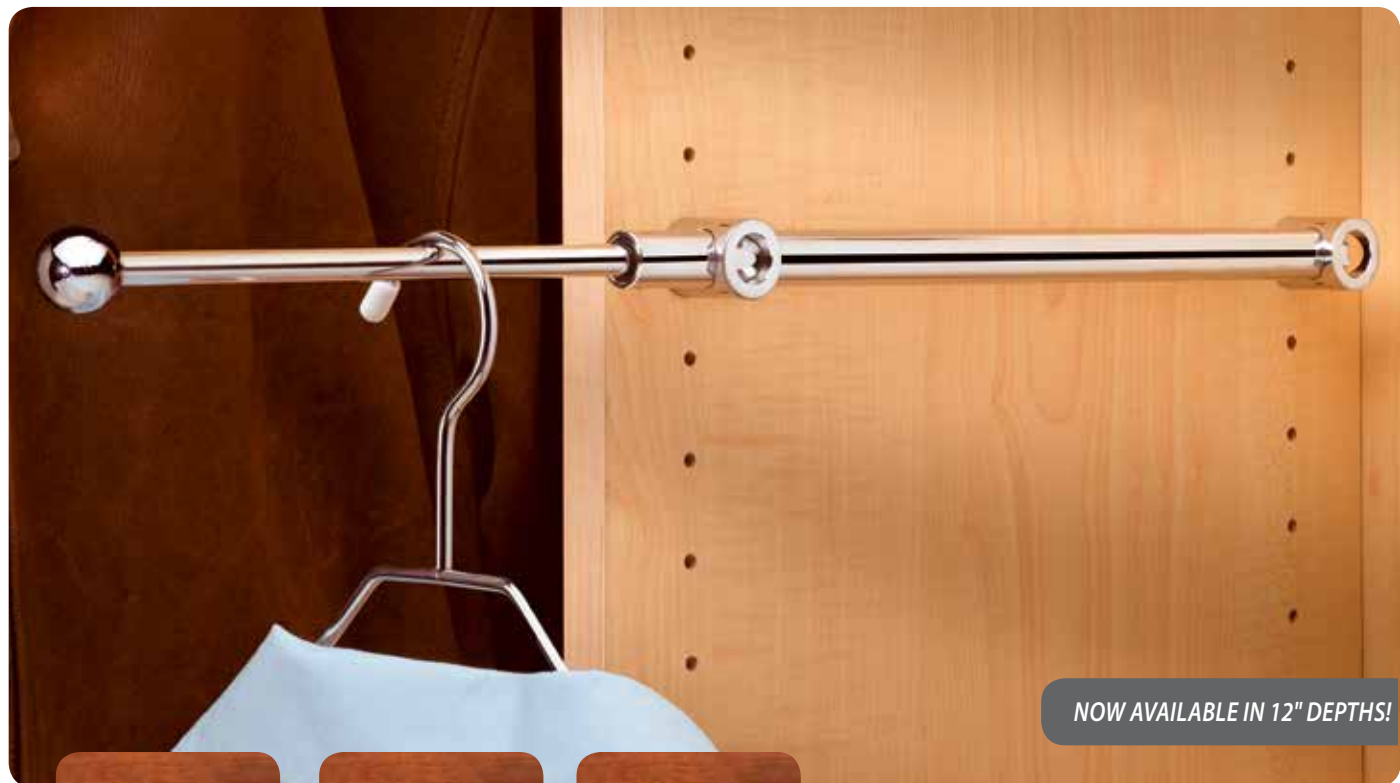

CVR SERIES

DESIGNER SERIES VALET ROD

- Installs easily with only two screws
- Offered in Chrome, Satin Nickel and Oil Rubbed Bronze
- Features a unique removable pull

PRODUCT #	DESCRIPTION	DIMENSIONS	FINISH	SET PER CTN	WHT PER CARTON	SUGGESTED LIST PRICE
12" Designer Series Valet Rod (Individual Pack)						
CVR-12-CR	Designer Series Valet Rod	11⁷/₈" (302 mm) - 18¹/₂" (470 mm) L	Chrome	1	2 lb.	$25.95
CVR-12-SN	Designer Series Valet Rod	11⁷/₈" (302 mm) - 18¹/₂" (470 mm) L	Satin Nickel	1	2 lb.	$25.95
CVR-12-ORB	Designer Series Valet Rod	11⁷/₈" (302 mm) - 18¹/₂" (470 mm) L	Oil Rubbed Bronze	1	2 lb.	$25.95
14" Designer Series Valet Rod (Individual Pack)						
CVR-14-CR	Designer Series Valet Rod	13⁷/₈" (353 mm) - 21⁷/₈" (556 mm) L	Chrome	1	2 lb.	$25.95
CVR-14-SN	Designer Series Valet Rod	13⁷/₈" (353 mm) - 21⁷/₈" (556 mm) L	Satin Nickel	1	2 lb.	$25.95
CVR-14-ORB	Designer Series Valet Rod	13⁷/₈" (353 mm) - 21⁷/₈" (556 mm) L	Oil Rubbed Bronze	1	2 lb.	$25.95