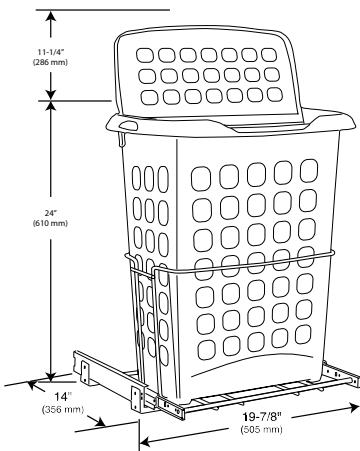

HPRV SERIES

CLOSET HAMPER

- Features a shallow 14" depth for closet applications
- Full-extension ball-bearing slides
- 2.3 Bushels capacity
- Installs with just four screws
- Includes removable lid
- Available with or without door mount bracket kit

CAN BE DOOR MOUNTED WITH THE RV DM KIT

LARGE CAPACITY (63 QT.) - ONLY 14" DEEP!

PRODUCT #	DESCRIPTION	DIMENSIONS	FINISH	SET PER CTN	WHT PER CARTON	SUGGESTED LIST PRICE
Closet Hamper (Individual Pack)						
HPRV-1925 S	Pullout Hamper w/ Lid	19 7/8" (508 mm) W x 14" (356 mm) D x 24" (610 mm) H	Polymer	1	12 lb.	$184.90
HPRV-1925DM S	Door Mount Hamper w/ Lid	19 7/8" (508 mm) W x 14" (356 mm) D x 24" (610 mm) H	Polymer	1	13 lb.	$223.90

CONTAINS:
(HPRV-1925 S -1) Polymer Hamper Basket, Frame, Full-Extension Slides, and Instructions. Fully Assembled.
(HPRV-1925DM) S Polymer Hamper Basket, Frame, Full-Extension Slides, and Instructions. Fully Assembled with door mount kit.