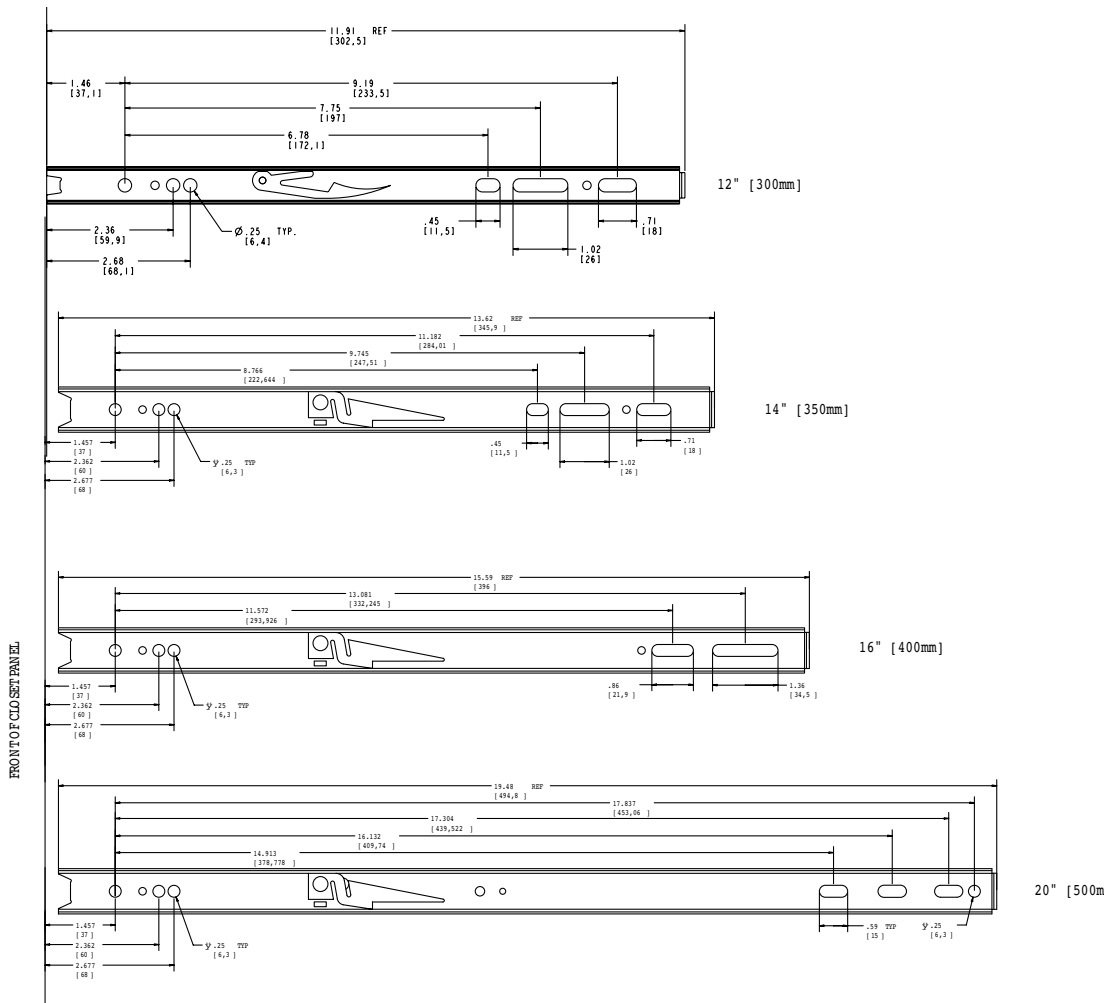

PRODUCT #	DESCRIPTION	DIMENSIONS	FINISH	SET PER CTN	WHT PER CARTON	SUGGESTED LIST PRICE (1)	SUGGESTED LIST PRICE (3)
Top Mount Bracket (Bulk Pack)							
CTMB-18*	Top Mount Bracket for 18" (457mm) Basket	Minimum opening 18½" (470mm)	Aluminum	1/3 Pr.	14 lb.	$28.40	$22.75 ea.
CTMB-24*	Top Mount Bracket for 24" (610mm) Basket	Minimum opening 24½" (622mm)	Aluminum	1/3 Pr.	18 lb.	$30.45	$24.80 ea.
CTMB-30*	Top Mount Bracket for 30" (762mm) Basket	Minimum opening 30½" (775mm)	Aluminum	1/3 Pr.	22 lb.	$34.35	$28.70 ea.

NOTE: * Product available in individual (1 Pair) or (3 Pair) packs - 100 lb. Weight Rated Slides (75 lb. for 12"D Baskets)
CONTAINS: Wire baskets, full-extension slides, instructions.