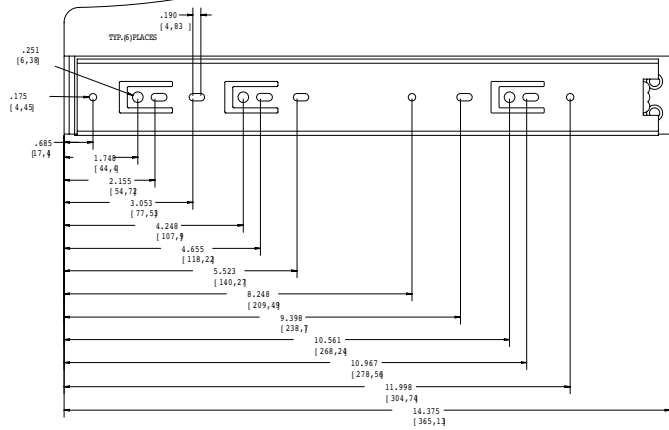

• 120+ Ties
CWTR-2414-1

Front edge extends beyond the cabinet frame to conceal the slides for a smooth clean appearance.

• 12 Pairs of Pants
• 30+ Ties
CWPTR-3014-1

All 24" Units

Multiple hole patterns adapts to system holes and custom applications.

All 30" Units

PRODUCT #	DESCRIPTION	DIMENSIONS	FINISH	SET PER CTN	WHT PER CARTON	SUGGESTED LIST PRICE
Wood Pant and Tie Racks (Individual Pack)						
CWTR-2414-1	24" Tie Rack	24" (610 mm) W x 14 3/8" (365 mm) D x 6" (152 mm) H	Wood	1	13 lb.	$164.70
CWPR-2414-1	24" Pant Rack	24" (610 mm) W x 14 3/8" (365 mm) D x 6" (152 mm) H	Wood	1	10 lb.	$139.80
CWPR-3014-1	30" Pant Rack	30" (760 mm) W x 14 3/8" (365 mm) D x 6" (152 mm) H	Wood	1	14 lb.	$154.55
CWPTR-3014-1	30" Pant and Tie Rack	30" (760 mm) W x 14 3/8" (365 mm) D x 6" (152 mm) H	Wood	1	10 lb.	$163.85

CONTAINS: Tie, Pant or Pant and Tie Rack Assembly, slides, and hardware.
NOTES: 100 lb. Weight Rated Slides