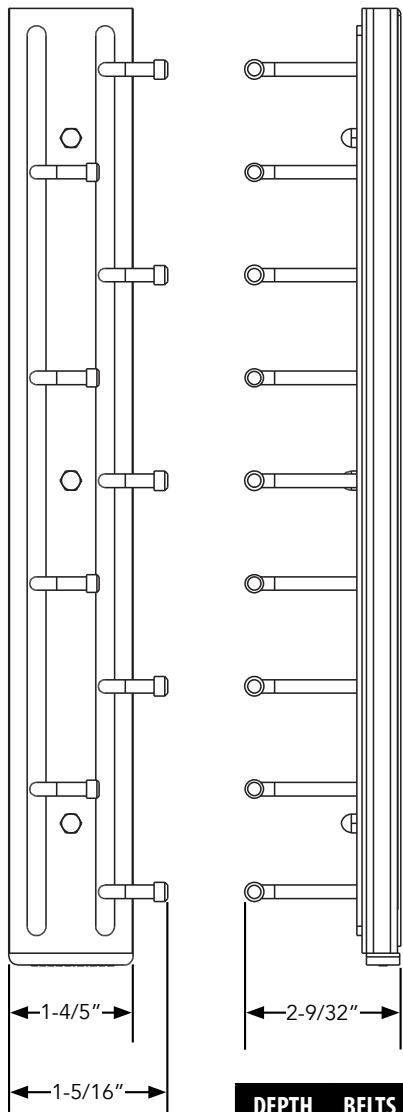

BRC SERIES

SIDE MOUNT BELT RACK

- Available in three finishes
- 14" depth closet application

DEPTH	BELTS
12"	7 hks
14"	9 hks