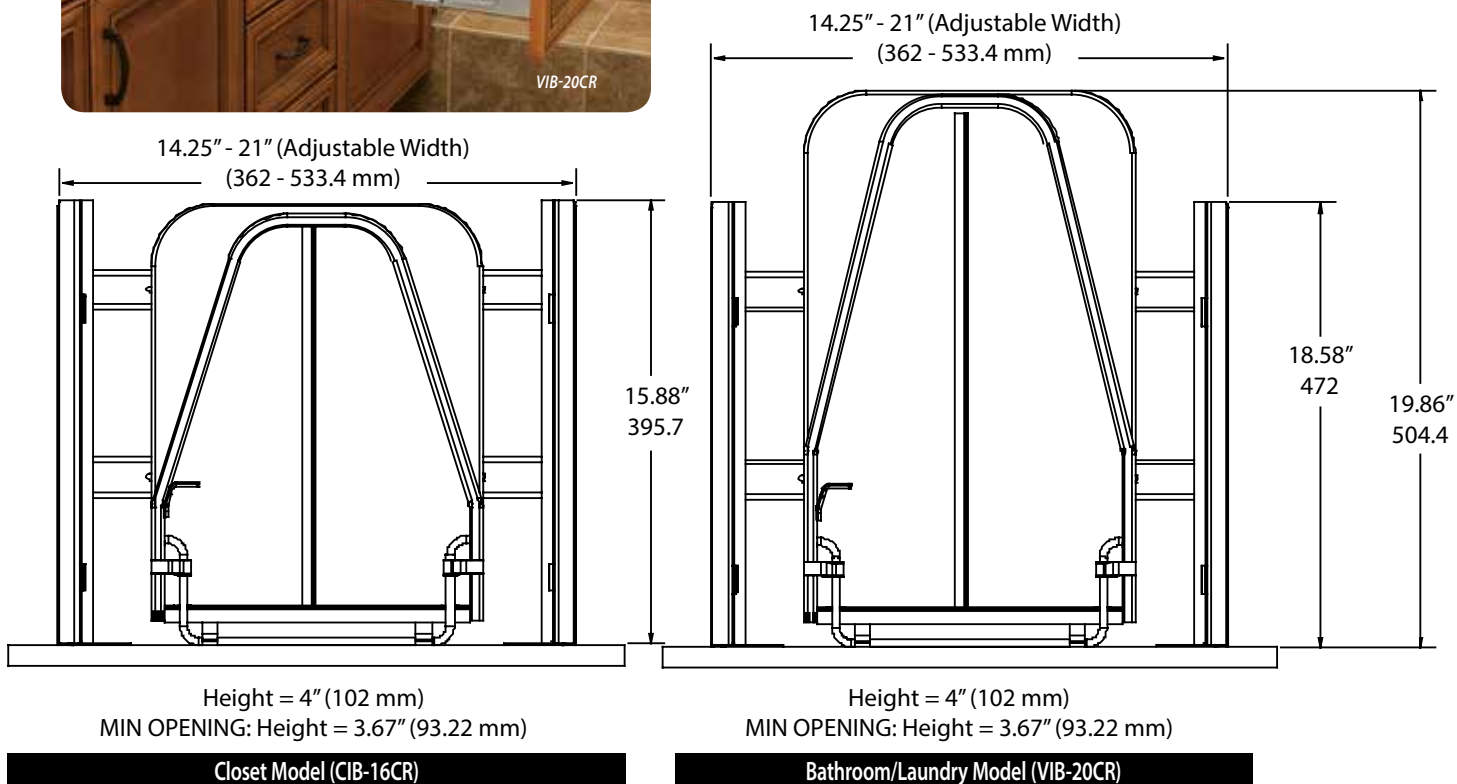

VIB-20CR

Maximum counter overlay of 1-1/4" recommended

Solid Surface counter overlays CANNOT exceed 1-1/4"