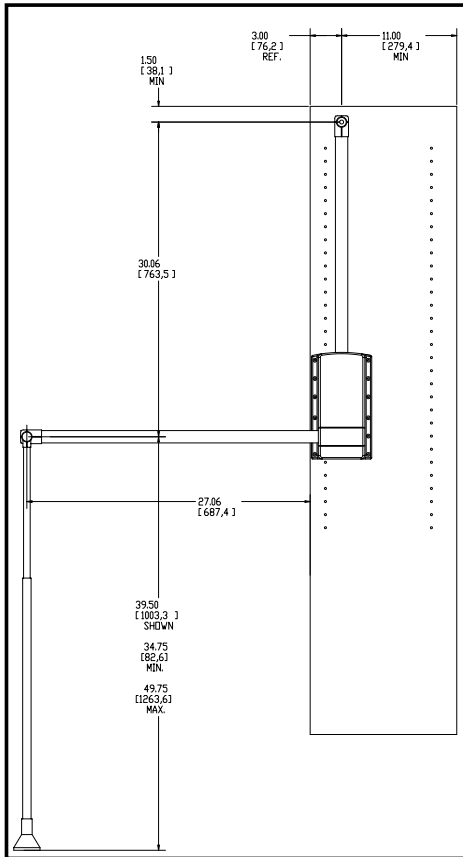

Reinforce your CPDR with our Heavy Duty Bumper. Designed to provide additional casing protection and reduce wear; they are easy to install, diminish noise and are a must have addition when hanging heavy items like coats, sweaters, etc.
Sold Separately