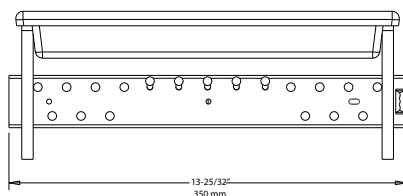

- Holds up to 20 ties, 5 belts, 4 peg-closure belts
- Includes a spacious tray for storing loose item
- Full-extension slides
- Features chrome pegs

TBC SERIES CHROME TIE/BELT RACK

PRODUCT #	DESCRIPTION	DIMENSIONS	FINISH	SET PER CTN	WHT PER CARTON	SUGGESTED LIST PRICE
Chrome Tie and Belt Rack (Individual Pack)						
TBC-14TCR	Tie/Belt Rack with Tray	6" (153 mm) W x 14" (256 mm) D x 5" (127 mm) H	Chrome	1	4 lb.	$85.40