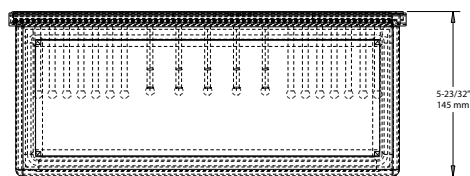

- Holds up to 20 ties, 5 belts, 4 peg-closure belts
- Includes a spacious tray for storing loose item
- Full-extension slides
- Features chrome pegs

TBC SERIES CHROME TIE/BELT RACK

PRODUCT #	DESCRIPTION	DIMENSIONS	FINISH	SET PER CTN	WHT PER CARTON	SUGGESTED LIST PRICE
Chrome Tie and Belt Rack (Individual Pack)						
TBC-14TCR	Tie/Belt Rack with Tray	6" (153 mm) W x 14" (256 mm) D x 5" (127 mm) H	Chrome	1	4 lb.	$85.40