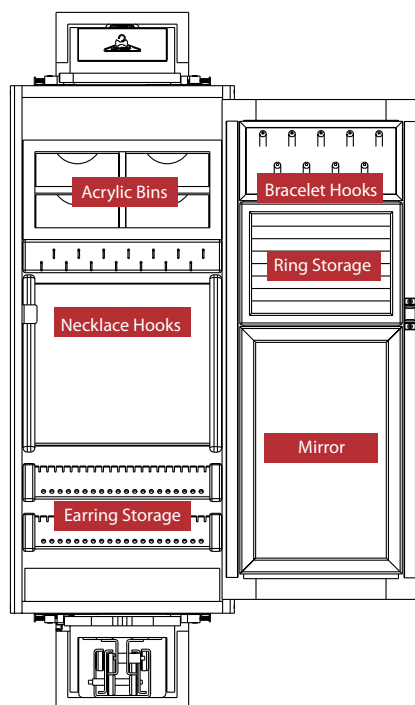

WOMEN'S ARMOIRE