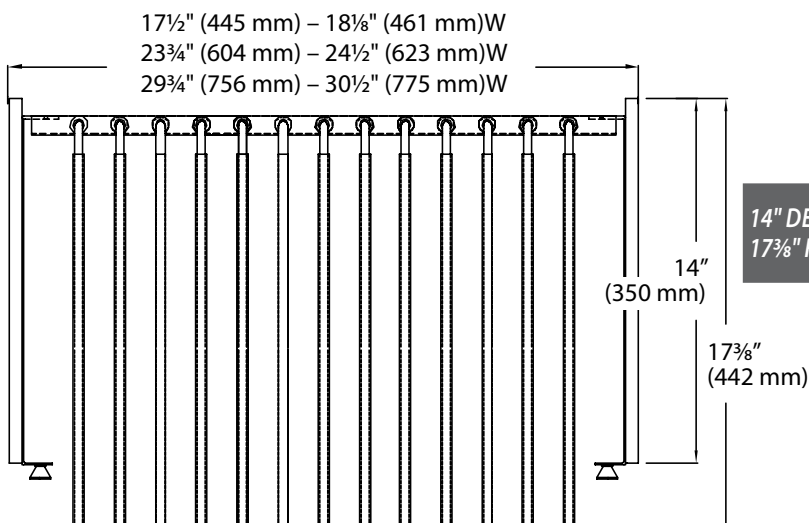

14" DEPTH
17 3/8" FINGERS

PRODUCT #	DESCRIPTION	DIMENSIONS	FINISH	SET PER CTN	WHT PER CARTON	SUGGESTED LIST PRICE
Pants Rack (Individual Pack)						
PSC-1814CR	Pants Rack—9 capacity	17 1/2" (445 mm) – 18 1/8" (461 mm) W x 14" (356 mm) D x 3" (76 mm) H	Chrome	1	10 lb.	\$128.90
PSC-2414CR	Pants Rack—13 capacity	23 3/4" (604 mm) – 24 1/2" (623 mm) W x 14" (356 mm) D x 3" (76 mm) H	Chrome	1	13 lb.	\$144.30
PSC-3014CR	Pants Rack—16 capacity	29 3/4" (756 mm) – 30 1/2" (775 mm) W x 14" (356 mm) D x 3" (76 mm) H	Chrome	1	12 lb.	\$161.95