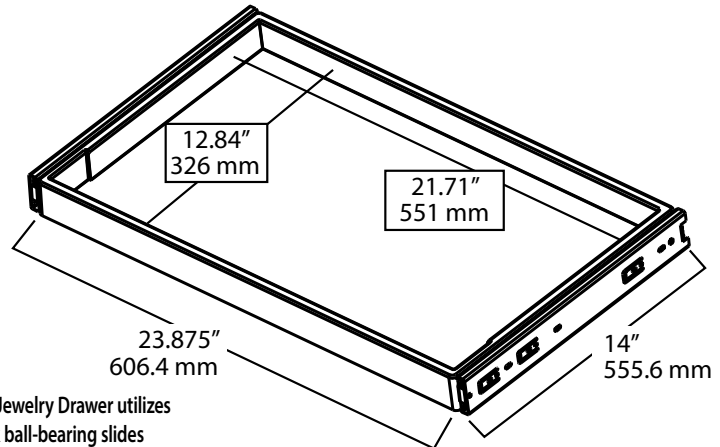

Insert designed specifically to protect your fine jewelry.

Optional Drawer Front Mount Kit (Sold Separately)

The CJD Jewelry Drawer utilizes 14" black ball-bearing slides

PRODUCT #	DESCRIPTION	DIMENSIONS	FINISH	SET PER CTN	WHT PER CARTON	SUGGESTED LIST PRICE
Pullout Jewelry Drawer and Inserts (Individual Pack)						
CJD-2414	Jewelry Drawer w/Slides	24" (610 mm) W x 14" (356 mm) D x 1 7/8" (47 mm) H	Black	1	12 lb.	$77.70
Jewelry Drawer Inserts (NOTE: will not fit in CVJD Series Jewelry Drawer) (Bulk Pack)						
CJD-24IS	Jewelry Insert	22" (559 mm) W x 13" (330 mm) D x 1 1/2" (38 mm) H	Velvet	2	5 lb.	$64.10 ea.
CJD-24IN	Necklace Insert	22" (559 mm) W x 13" (330 mm) D x 1 1/2" (38 mm) H	Velvet	2	5 lb.	$64.10 ea.
Drawer Front Mounting Brackets (Bulk Pack)						
CJD-DMB-KIT	Drawer Front Mount Bracket		Black	5 Pr.	2 lb.	$4.65 pr.