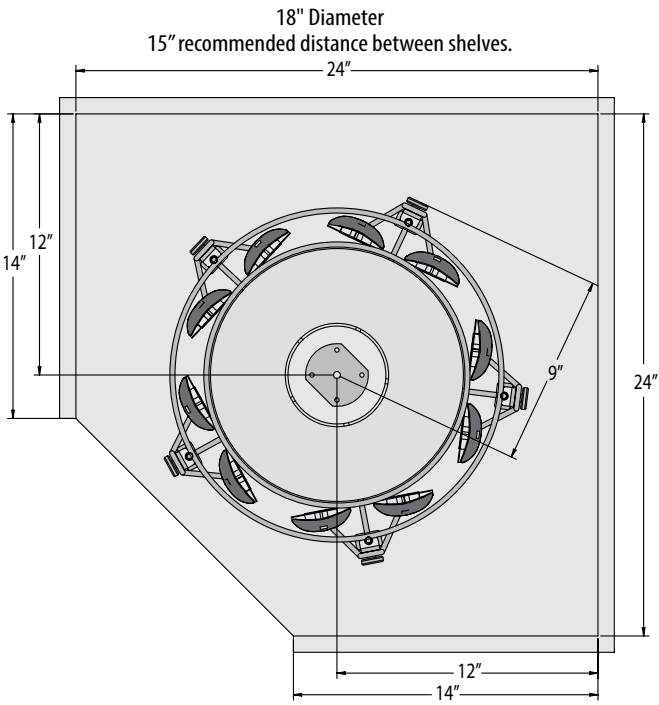

5-TIER MEN'S VERSION