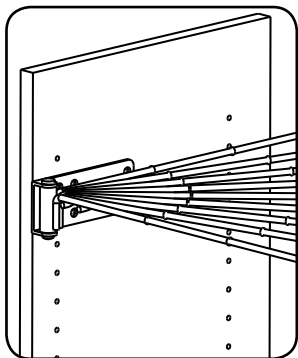

CPRF SERIES

WIRE FAN PANT RACK

- Designed for 18" width, 16" depth opening
- Simple installation via the system holes
- Universal left or right side wall mounting
- Stores nine pairs of pants
- Rubber O-rings keep pants from slipping
- Polished ends prevent snagging
- Rev-A-Shelf Exclusive Design

CAN BE MOUNTED EITHER RIGHT OR LEFT HANDED