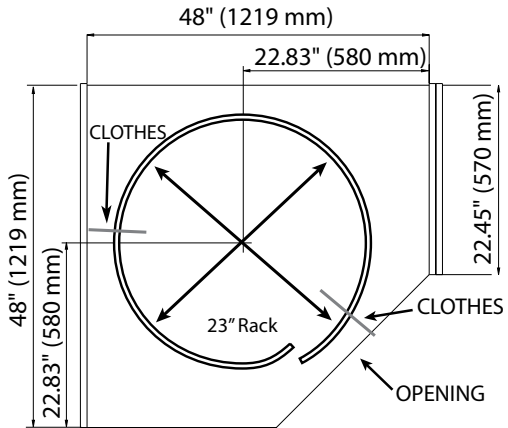

SHR SERIES

SPIRAL CLOTHES RACK

- 360° turning radius
- Adjustable height of 72-1/2" to 84"
- Can hang 40 single items of clothing
- Comes complete with a stabilizer bar, post and pivot hardware and mounting hardware

NOTE: The size of your hangers and clothing stored on this unit will dictate the minimum size of the cabinet

PRODUCT #	DESCRIPTION	DIMENSIONS	FINISH	SET PER CTN	WHT PER CARTON	SUGGESTED LIST PRICE
Spiral Clothes Rack (Individual Pack)						
SHR-3684	360° Spiral Clothes Rack	23" (585 mm) W x 72½" (1842 mm) – 84" (2134 mm) H	Chrome	1	14 lb.	$340.05

Note: See cabinet size minimum.

CONTAINS: (1) Post and Pivot Hardware, Spiral Rack and Screws.
NOTES: Weight Capacity 130 lb. (When attached to floor, NOT cabinet bottom)