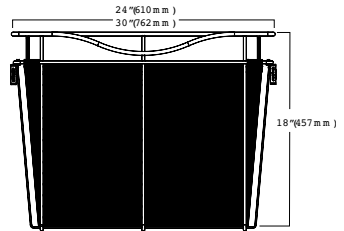

PRODUCT #	DESCRIPTION	DIMENSIONS	FINISH	SET PER CTN	WEIGHT PER CARTON	SUGGESTED LIST PRICE (1)	SUGGESTED LIST PRICE (3)
Cloth Liner for CB Baskets (Individual and Bulk Pack)							
CHBI-241418-*	Hamper Bag Insert	For 24" (610 mm) W x 14" (356 mm) D x 18" (457 mm) H Closet Basket	Black	1/3	2.3 lb.	$45.25	$39.90 ea.
CHBI-241618-*	Hamper Bag Insert	For 24" (610 mm) W x 16" (406 mm) D x 18" (457 mm) H Closet Basket	Black	1/3	2.5 lb.	$46.10	$40.75 ea.
CHBI-242018-*	Hamper Bag Insert	For 24" (610 mm) W x 20" (508 mm) D x 18" (457 mm) H Closet Basket	Black	1/3	3.1 lb.	$52.35	$47.00 ea.
CHBI-301418-*	Hamper Bag Insert	For 30" (762 mm) W x 14" (356 mm) D x 18" (457 mm) H Closet Basket	Black	1/3	3.5 lb.	$51.20	$45.80 ea.
CHBI-301618-*	Hamper Bag Insert	For 30" (762 mm) W x 16" (406 mm) D x 18" (457 mm) H Closet Basket	Black	1/3	3.8 lb.	$52.65	$47.25 ea.

NOTE: * Product available in individual (1) or (3) packs