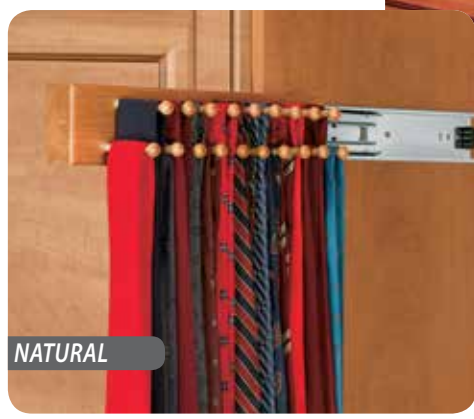

CWSTR SERIES

SIDE MOUNT TIE RACK

WHITE

BLACK

NATURAL

DEPTH	TIES
12"	19
14"	22
20"	34

- Holds up to 34 ties securely on non-slip plastic coated pegs
- Made of durable solid wood
- Available in three finishes (white, natural and black)
- Available in four depths
- Features full-extension slides
- Installs easily with only three screws