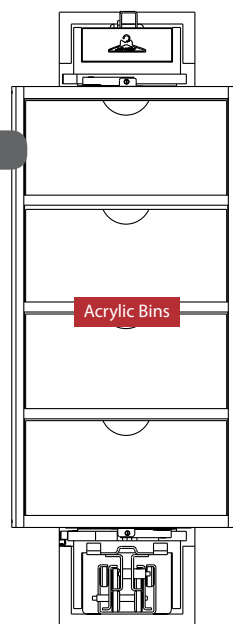

STORAGE ARMOIRE

GENTLEMEN'S ARMOIRE

PRODUCT #	DESCRIPTION	DIMENSIONS	FINISH	SET PER CTN	WHT PER CARTON	SUGGESTED LIST PRICE
Closet Armoires (Individual Pack)						
CAL-081642-1	Women's Armoire	8" (204 mm) W x 16" (407 mm) D x 42" 1067 mm) H	Wood	1	105 lb.	$1,798.45
CAG-081642-1	Gentlemen's Armoire	8" (204 mm) W x 16" (407 mm) D x 42" 1067 mm) H	Wood	1	114 lb.	$1,798.45
CAS-081636-1	Storage Armoire	8" (204 mm) W x 16" (407 mm) D x 36 1/4" (921 mm) H	Wood	1	79 lb.	$1,498.30