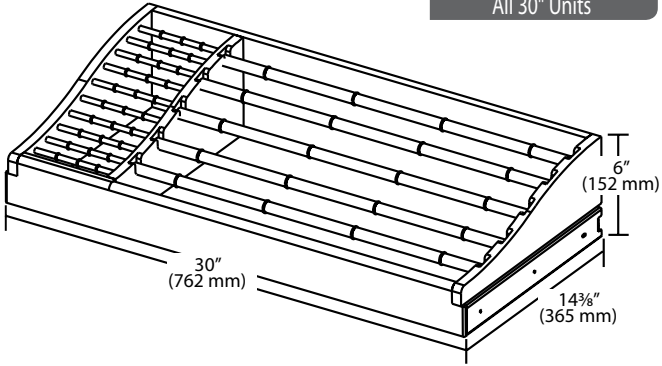

All 30" Units

PRODUCT #	DESCRIPTION	DIMENSIONS	FINISH	SET PER CTN	WHT PER CARTON	SUGGESTED LIST PRICE
Wood Pant and Tie Racks (Individual Pack)						
CWTR-2414-1	24" Tie Rack	24" (610 mm) W x 14 3/8" (365 mm) D x 6" (152 mm) H	Wood	1	13 lb.	$164.70
CWPR-2414-1	24" Pant Rack	24" (610 mm) W x 14 3/8" (365 mm) D x 6" (152 mm) H	Wood	1	10 lb.	$139.80
CWPR-3014-1	30" Pant Rack	30" (760 mm) W x 14 3/8" (365 mm) D x 6" (152 mm) H	Wood	1	14 lb.	$154.55
CWPTR-3014-1	30" Pant and Tie Rack	30" (760 mm) W x 14 3/8" (365 mm) D x 6" (152 mm) H	Wood	1	10 lb.	$163.85

CONTAINS: Tie, Pant or Pant and Tie Rack Assembly, slides, and hardware.
NOTES: 100 lb. Weight Rated Slides