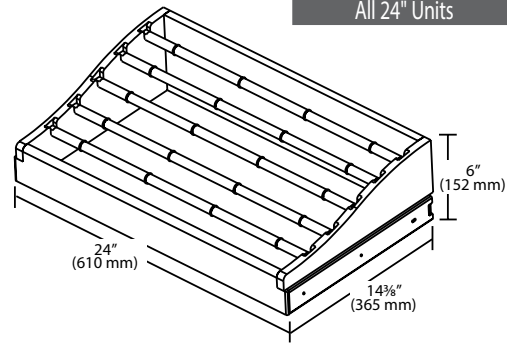

All 24" Units

Multiple hole patterns adapts to system holes and custom applications.