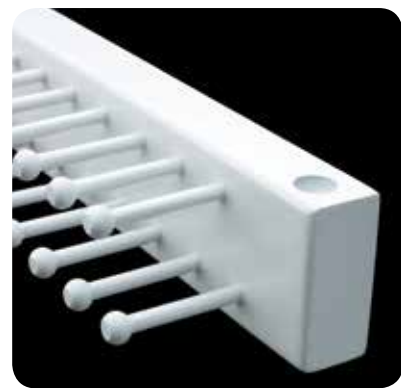

CWSTR SERIES

SIDE MOUNT TIE RACK

WHITE

BLACK

NATURAL

DEPTH	TIES
12"	19
14"	22
20"	34

- Holds up to 34 ties securely on non-slip plastic coated pegs
- Made of durable solid wood
- Available in three finishes (white, natural and black)
- Available in four depths
- Features full-extension slides
- Installs easily with only three screws